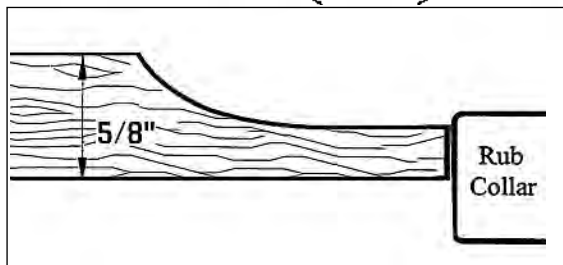

Panel Raising - Crown Setup

MANUFACTURED IN U.S.A.

www.weaver-company.com

Phone 1-913-831-1800

CALL TOLL FREE 1-800-255-6214

Fax 1-913-831-2974

- 150 -

WEAVER COMPANY - 1108 SOUTH 37TH STREET - KANSAS CITY, KS 66106 USA

Copyright © 2014 all Rights Reserved