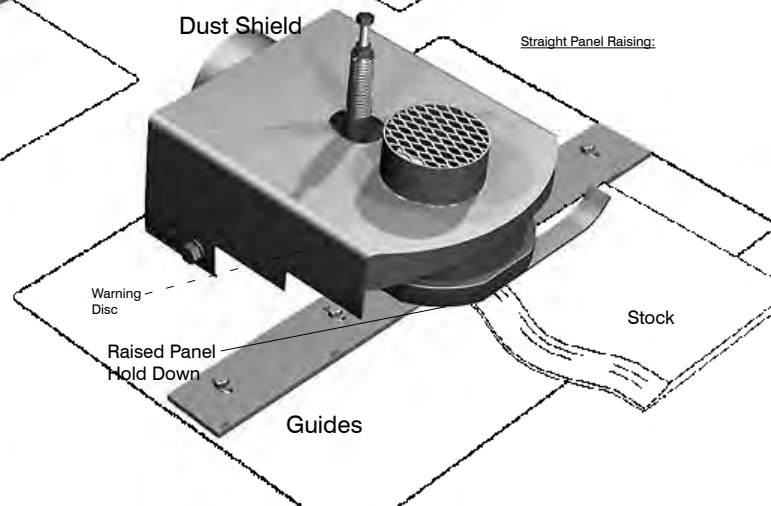

**Panel Raising Setup -  
Flat Mounting - Single Raise with Hold Down**

Item#	Description	Price
RPA0128	Raised Panel Guides	149
HD4300FS	Raised Panel Hold Down	329
DS497S	Dust Shield for Raised Panel	299
BBRC	Ball Bearing Rub Collar	59
WD	Warning Disc	27
		-----
		<b>\$ 863</b>