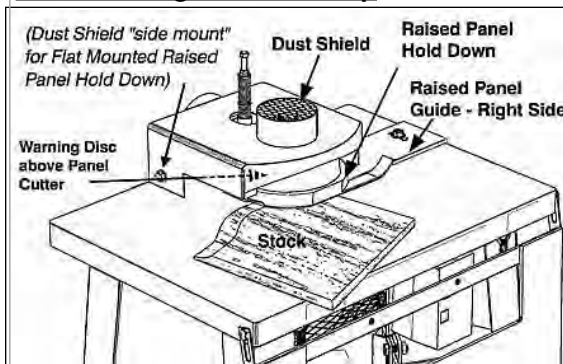

Panel Raising - Crown Setup

MANUFACTURED IN U.S.A.

www.weaver-company.com

Phone 1-913-831-1800

CALL TOLL FREE 1-800-255-6214

Fax 1-913-831-2974

- 150 -

WEAVER COMPANY - 1108 SOUTH 37TH STREET - KANSAS CITY, KS 66106 USA

Copyright © 2014 all Rights Reserved