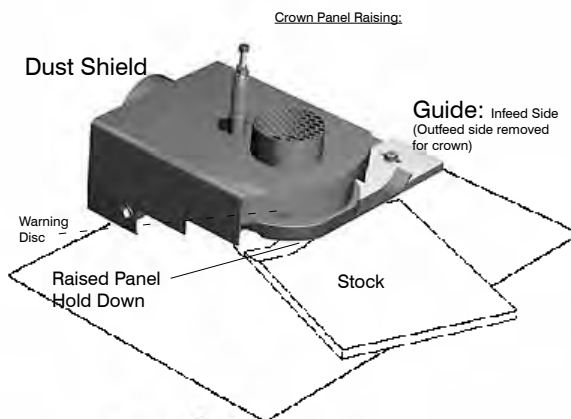

**Panel Raising Setup -  
Flat Mounting - Single Raise with Hold Down**

Item#	Description	Price
RPA0128	Raised Panel Guides	149
HD4300FS	Raised Panel Hold Down	329
DS497S	Dust Shield for Raised Panel	299
BBRC	Ball Bearing Rub Collar	59
WD	Warning Disc	27
		-----
		<b>\$ 863</b>