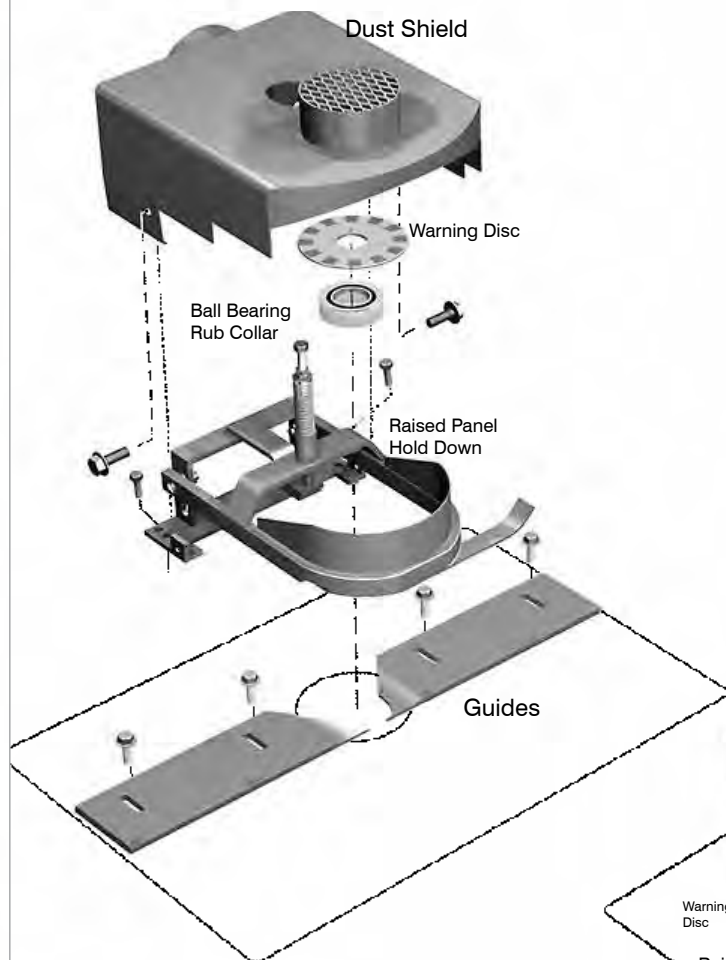

**Panel Raising Setup -  
Flat Mounting - Single Raise with Hold Down**

Item#	Description	Price
RPA0128	Raised Panel Guides	149
HD4300FS	Raised Panel Hold Down	329
DS497S	Dust Shield for Raised Panel	299
BBRC	Ball Bearing Rub Collar	59
WD	Warning Disc	27
		-----
		<b>\$ 863</b>